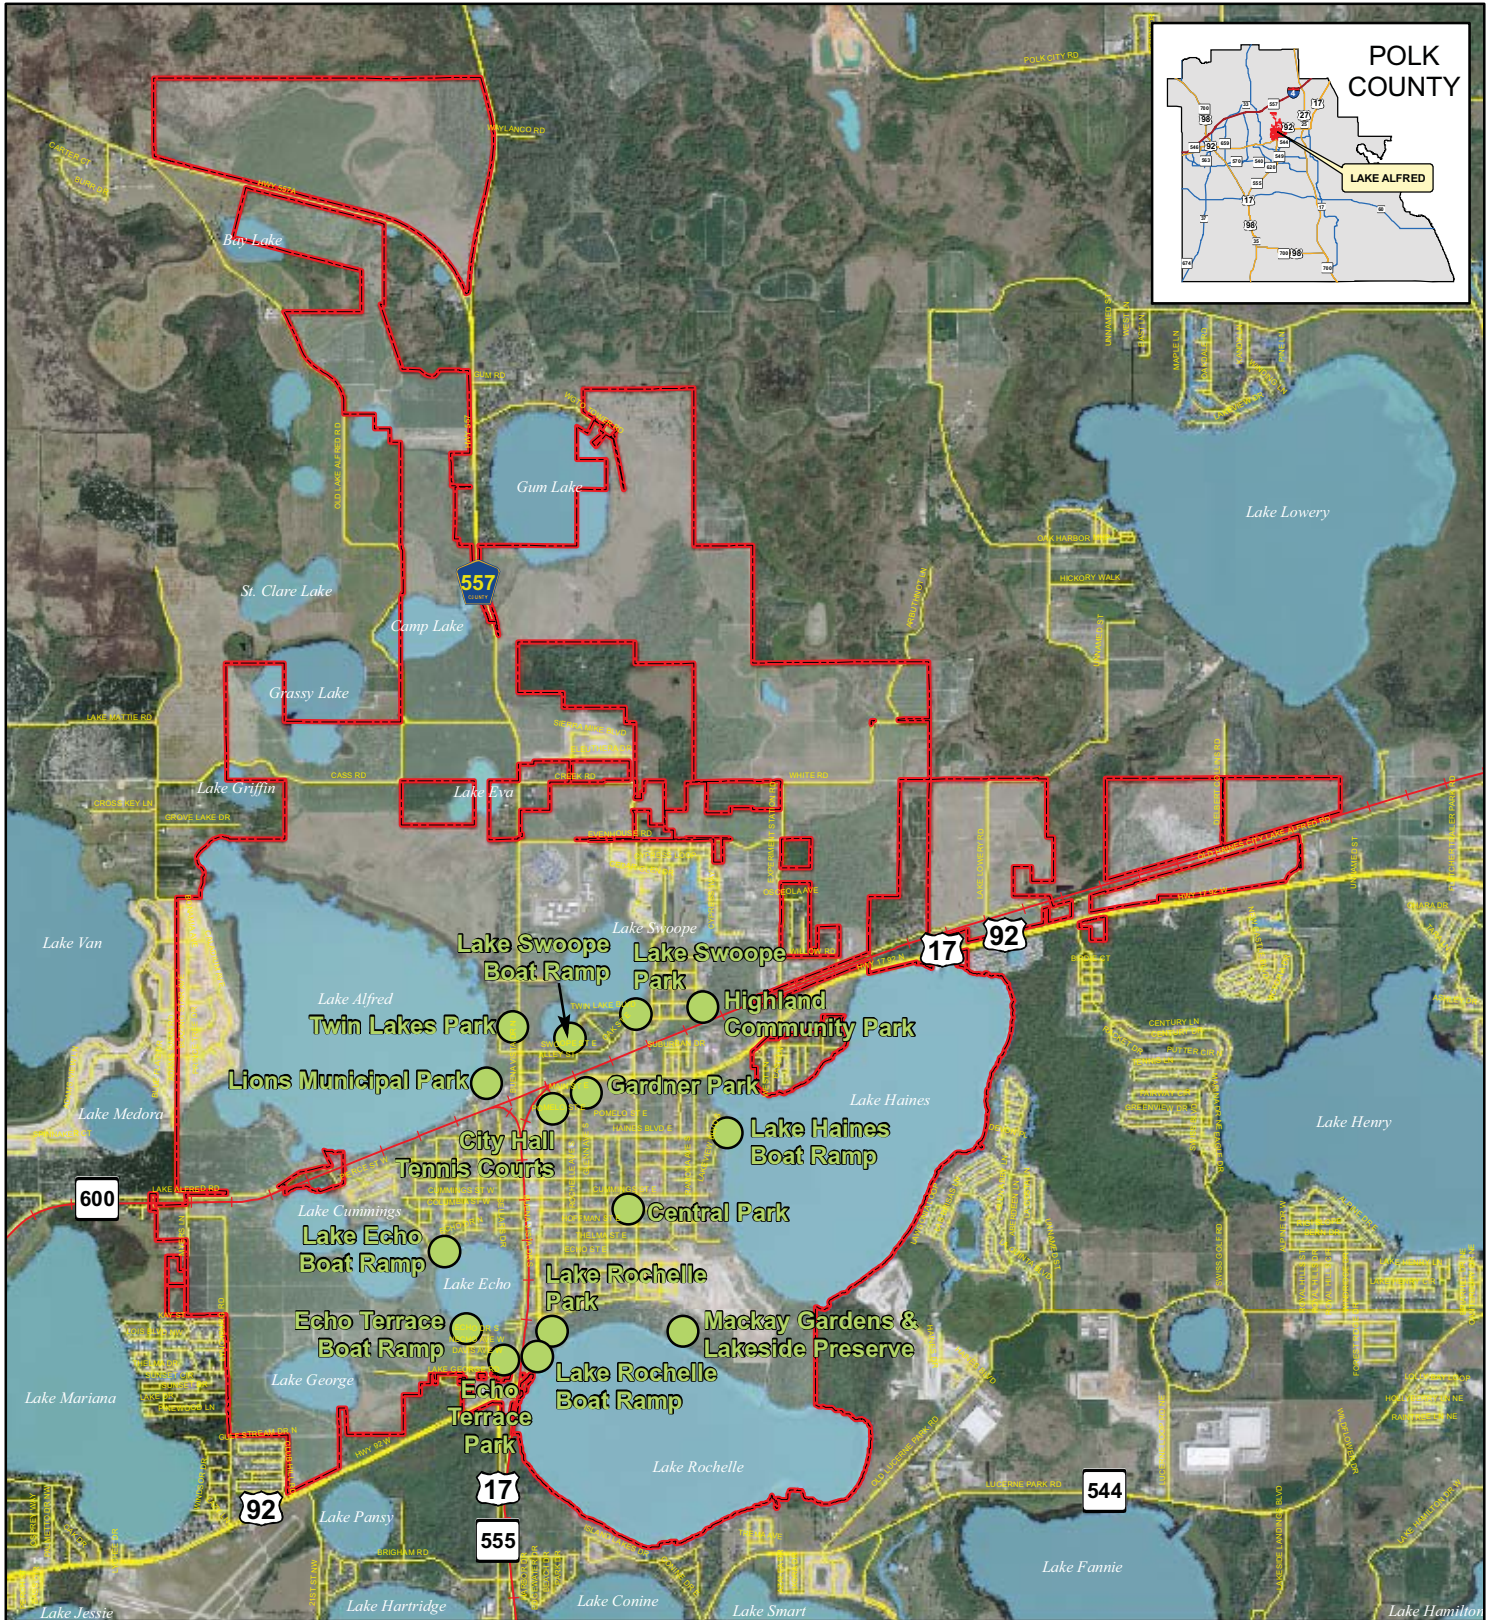

MAP 5 - CITY OF LAKE ALFRED - RECREATION FACILITIES MAP

DISCLAIMER:
The information on this map should be considered conc and subject to change. This map is not a survey.

Data Sources:
Central Florida Regional Planning Council
Florida Department of Transportation
Polk County Property Appraiser
SWFWMD (2008 Aerial Orthophoto
flight dates 1/21 & 25/2008)
City of Lake Alfred

CENTRAL FLORIDA REGIONAL PLANNING COUNCIL

GENERAL LEGEND

- Local Roads
- Major Roads
- Recreational Areas
- Water Bodies
- City Limits

0 0.5 1 Miles